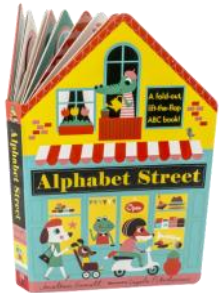

ALPHABET STREET (WSL)
By Jonathan Emmett
#2693 | $22.00
from 2 years+
EARLY LEARNING

Fold-out, lift-the-flap ABC town with much to discover. 26 pp.