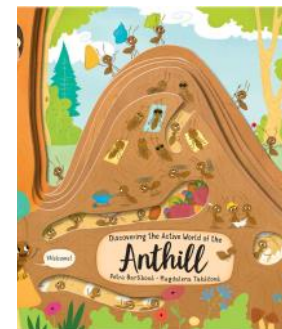

DISCOVERING THE ACTIVE WORLD OF THE ANTHILL (WSL)

By Petra Bartikova

#2689 | $16.00

from 3 years+
STEAM

Explore the inside of an anthill with this creative die-cut format. 14 pp.