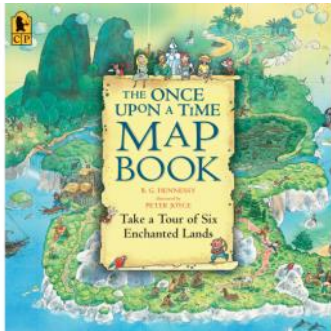

READING COLLECTION

THE ONCE UPON A TIME MAP BOOK
(WSL)
By Barbara G. Hennessey
#3525 | $13.00
from 6 years+
LOGIC PLAY

Search for hidden treasures in 6 favorite fairy tales with detailed maps. 16 pp.