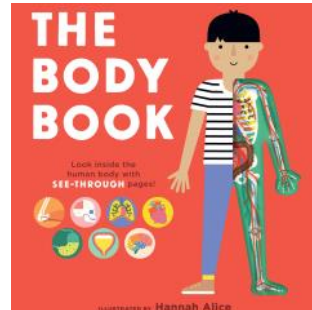

THE BODY BOOK
By Hannah Alice
#3002 | $20.00
from 7 years+
STEAM

Fantastic first look at anatomy with diagrams of the 7 systems. 16 pp.