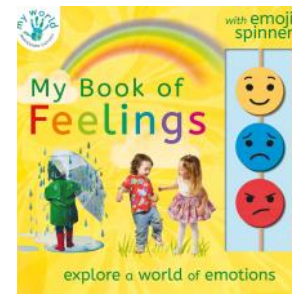

Counting fun with die cut holes and a bonus CD. 16 pp.

**MY FIRST PAINTING BOOK -**  
**Adorable Animals**  
By l'Atelier Cloro  
#2699 | \$10.00  
from 3 years+  
STEAM

Just add water to the easy-to-use 6-color palette on each page. 24 pp.