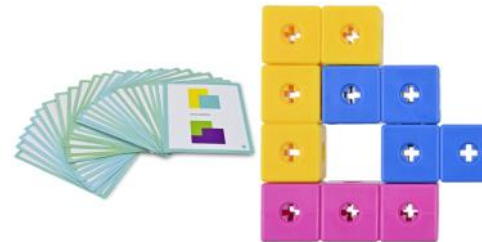

CUBIC BLOCKS
#2759 | $24.75
from 5 years+
LOGIC PLAY

3-D puzzle challenges with 35 actual-size pattern cards.