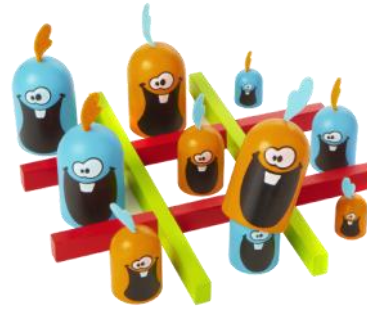

GOBLET GOBBLERS™
#3006 | $35.50 (c, e)
from 5 years+
FAMILY GAMES

Cover up smaller Gobblers in a fun Tic-Tac-Toe style game