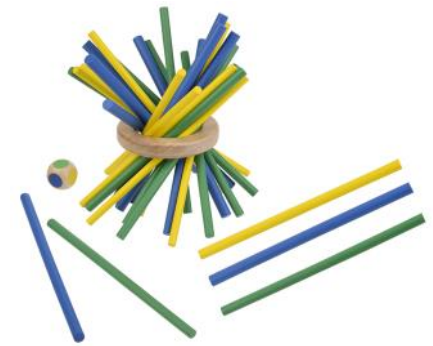

PACK & PLAY Pick Out Sticks

#2221 | $21.00 (c)

from 4 years - teen
FAMILY GAMES

Compete to pull matching color stick from ring, with canvas bag.