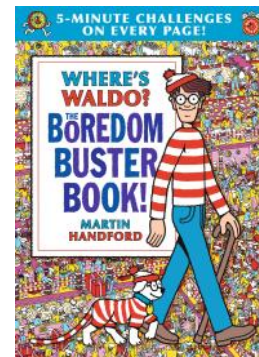

WHERE'S WALDO? THE BOREDOM BUSTER BOOK! (WSL)

By Martin Handford
#3161 | $20.00
from 5 years+
LOGIC PLAY

Hefty compendium of searches, puzzles, & games of all stripes. 220 pp.