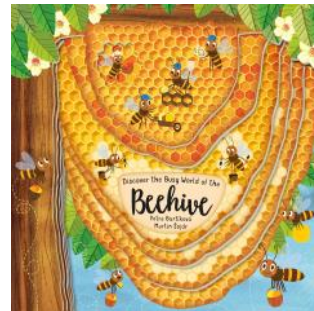

BEEHIVE

By Petra Bartikova
#2785 | $16.00
from 3 years+
STEAM

Explore the inside of a hive with this creative die-cut format. 14 pp.