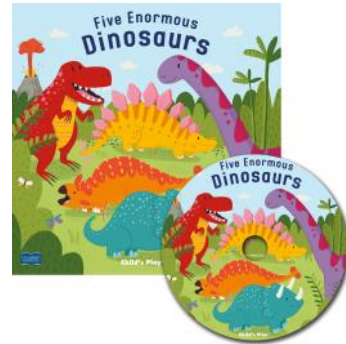

FIVE ENORMOUS DINOSAURS
with CD (WSL)
By Will Bonner
#1669 | $9.00
from 2 years+ STEAM

Counting fun with die cut holes and a bonus CD. 16 pp.