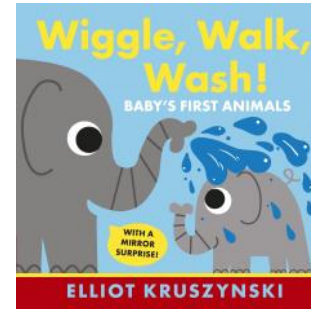

## CHANGE-THE-STORY BOOKS

By Nick Sharratt  
**\$26.00** each (d, f) *dt exclusive*  
 from 4 years+  
 IMAGINARY PLAY

Press-out pictures to customize your own fairy-tale adventure.

#2054 **ONCE UPON A TIME** 17 pp.  
 #2277 **AHOY, PIRATE PETE** 15 pp.

## WIGGLE, WALK, WASH! (WSL)

By Elliot Kruszynski  
**#1162 | \$12.00**  
 from birth+

Discover seven happy animals, with mirror at the end. 18 pp.