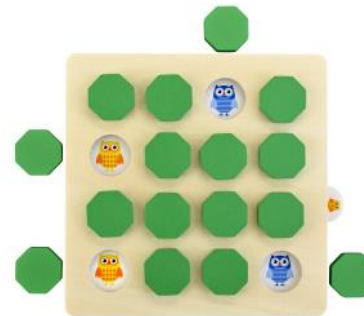

MEMORY MOVES

#1301 | $40.75 (b, c, d)

from 2 years+ *dt exclusive*

LOGIC PLAY

Wood matching game with 12 progressive challenges on 2-sided pattern cards.