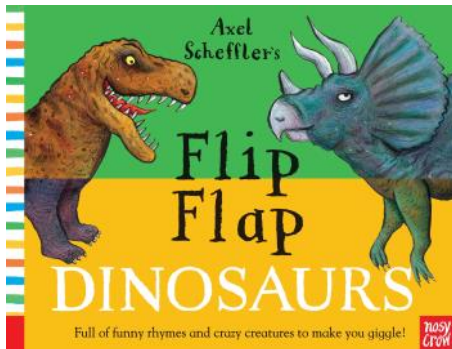

FLIP FLAP DINOSAURS

By Axel Sheffler
#2770 | $17.00
from 3 years+
STEAM

Flip tri-cut pages to create more than 121 possible prehistoric creations. 28 pp.