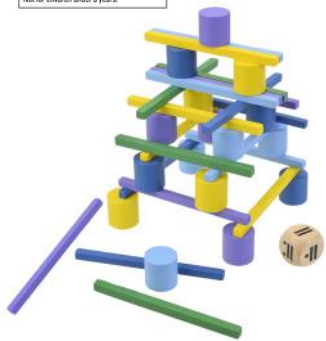

PACK & PLAY Stacking Challenge
#2231 | $21.00 (c)
from 5 years+
FAMILY GAMES

Mini-sized stacking game with canvas storage bag.