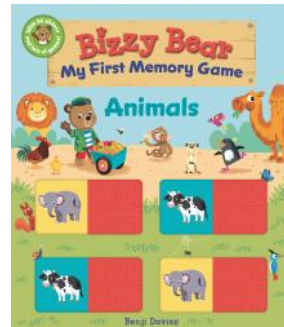

BIZZY BEAR: My First Memory Game

By Benji Davies

#1029 | $20.00

from 2 years+
LOGIC PLAY

Play memory & search-and-find games with slider board book. 8 pp.