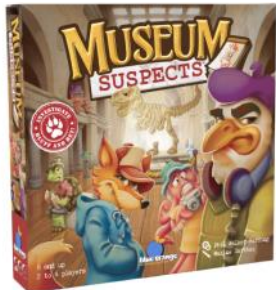

MUSEUM SUSPECTS™ (WSL)
#4192 | $31.50 (c, e)
from 8 years - Adult
FAMILY GAMES

A creative whodunnit game of wagering clues for the whole family!